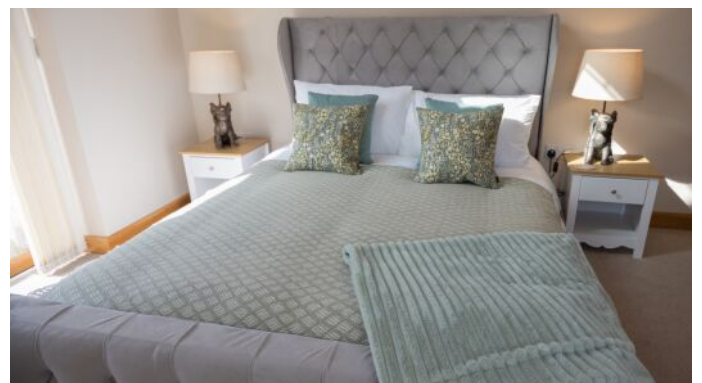

HOUSE PARTY SOLUTIONS

Tranquillity Barn

YOUR STAY

Number accommodated

- Sleeping a maximum of 10 guests across 4 bedrooms

Bedroom & bathroom configuration

- Bedroom 1 - 1x King size bed & 1x single bed
- Bedroom 2 - 1x double bed & 1x single bed
- Bedroom 3 - 1x King size bed
- Bedroom 4 - 1x King size bed with en-suite shower room
- Shared bathroom with shower & bath

Dining capacity

- Seating for 10 within the dining room
- Alfresco dining for 10

Catering

- Hired on a self catered basis however, local recommended caterers can be provided

Facilities

- Cinema room with 75" TV
- PlayStation
- Hot tub
- SONOS sound system
- Games room with full size pool table & darts
- BBQ

Check in / out times

- Check in from 3pm
- Check out 11am
- Flexible subject to availability

Pets

- The owners do allow dogs at a £50 charge
- Dogs must also be kept out of the bedrooms, lounge and other carpeted areas

Disabled facilities

- Tranquillity Barn is a large bungalow however, there is a small step into the property and a small step within
- Please enquire for further information

Stag & Hen groups

- Both Stag & Hen groups welcome