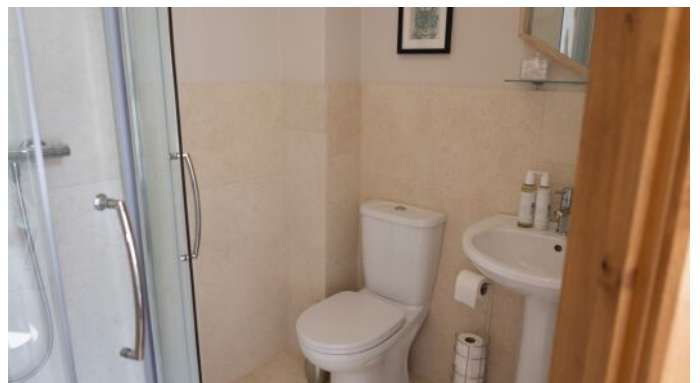

HOUSE PARTY SOLUTIONS

Tranquillity Barn

LOCATION

Set back from a quiet country lane and hidden behind its private gated entrance, Tranquillity Barn offers a peaceful rural location whilst boasting nearby major links to both Coventry & Birmingham

Distance from

- London - 2 hours 20 minutes / 103 miles
- Birmingham - 30 minutes / 21 miles
- Coventry - 13 minutes / 5 miles
- Manchester - 2 hours 5 minutes / 105 miles

Nearest airport

- Coventry airport - 20 minutes / 9 miles
- East Midlands airport - 50 minutes / 43 miles

Nearest train station

- Coventry railway station - 13 minutes / 5 miles

Distance to Village / Town

- The village or Corey is located only 3 minutes / 1.5 miles away