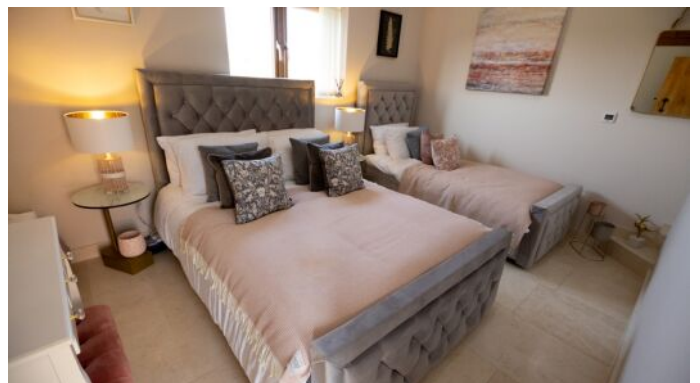

HOUSE PARTY SOLUTIONS

Tranquillity Barn

ACTIVITIES

On-site

- Games room with full size pool table & darts
- Cinema room with 75" TV
- Hot tub

Local attractions

- Take a trip into the cities of Coventry & Birmingham
- Midland Air Museum
- Belgrade Theatre
- Coventry Cathedral
- Herbert Art Gallery & Museum
- West Midlands Safari Park
- The Wave Coventry