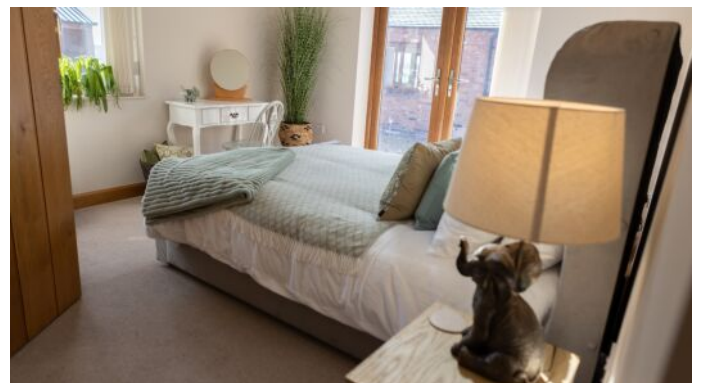

HOUSE PARTY SOLUTIONS

Tranquillity Barn

YOUR STAY

Number accommodated

- Sleeping a maximum of 10 guests across 4 bedrooms

Bedroom & bathroom configuration

- Bedroom 1 - 1x King size bed & 1x single bed
- Bedroom 2 - 1x double bed & 1x single bed
- Bedroom 3 - 1x King size bed
- Bedroom 4 - 1x King size bed with en-suite shower room
- Shared bathroom with shower & bath

Dining capacity

- Seating for 10 within the dining room
- Alfresco dining for 10

Catering

- Hired on a self catered basis however, local recommended caterers can be provided

Facilities

- Cinema room with 75" TV
- PlayStation
- Hot tub
- SONOS sound system
- Games room with full size pool table & darts
- BBQ

Check in / out times

- Check in from 3pm
- Check out 11am
- Flexible subject to availability

Pets

- The owners do allow dogs at a £50 charge
- Dogs must also be kept out of the bedrooms, lounge and other carpeted areas

Disabled facilities

- Tranquillity Barn is a large bungalow however, there is a small step into the property and a small step within
- Please enquire for further information

Stag & Hen groups

- Both Stag & Hen groups welcome