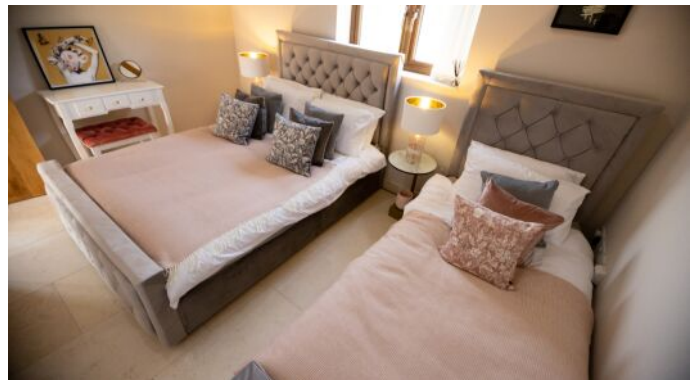

HOUSE PARTY SOLUTIONS

Tranquillity Barn

ACTIVITIES

On-site

- Games room with full size pool table & darts
- Cinema room with 75" TV
- Hot tub

Local attractions

- Take a trip into the cities of Coventry & Birmingham
- Midland Air Museum
- Belgrade Theatre
- Coventry Cathedral
- Herbert Art Gallery & Museum
- West Midlands Safari Park
- The Wave Coventry