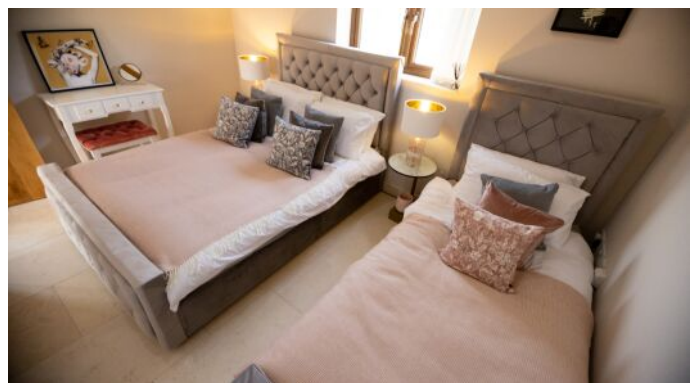

HOUSE PARTY SOLUTIONS

Tranquillity Barn

ACTIVITIES

On-site

- Games room with full size pool table & darts
- Cinema room with 75" TV
- Hot tub

Local attractions

- Take a trip into the cities of Coventry & Birmingham
- Midland Air Museum
- Belgrade Theatre
- Coventry Cathedral
- Herbert Art Gallery & Museum
- West Midlands Safari Park
- The Wave Coventry