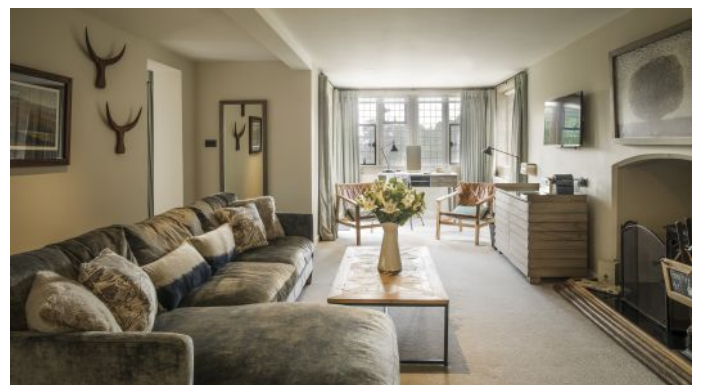

HOUSE PARTY SOLUTIONS

The Painswick

LOCATION

The gorgeous Palladian house sits snug in the petite village of Painswick. Hidden away in the hillside, down the village's narrow cobbled streets with the most stunning views of the Painswick Valley beyond.

Distance from

- London - 2 hours 20 minutes / 110 miles
- Birstol - 50 minutes / 35 miles
- Cardiff - 1 hour 20 minutes / 60 miles
- Birmingham - 1 hour 20 minutes / 68 miles

Nearest airport

- Bristol Airport - 1 hour 5 minutes / 45 miles
- Local taxi service

Nearest train station

- Stroud - 10 minutes / 4 miles
- Complimentary transfers to and from Stroud railway station

Distance to village / town

- Located within the beautiful and picturesque village of Painswick
- Stroud - 10 minutes / 4 miles
- Cheltenham - 25 minutes / 10 miles