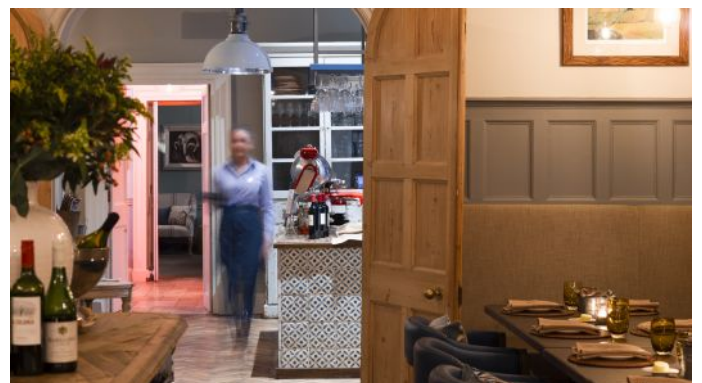

HOUSE PARTY SOLUTIONS

The Painswick

LOCATION

The gorgeous Palladian house sits snug in the petite village of Painswick. Hidden away in the hillside, down the village's narrow cobbled streets with the most stunning views of the Painswick Valley beyond.

Distance from

- London - 2 hours 20 minutes / 110 miles
- Birstol - 50 minutes / 35 miles
- Cardiff - 1 hour 20 minutes / 60 miles
- Birmingham - 1 hour 20 minutes / 68 miles

Nearest airport

- Bristol Airport - 1 hour 5 minutes / 45 miles
- Local taxi service

Nearest train station

- Stroud - 10 minutes / 4 miles
- Complimentary transfers to and from Stroud railway station

Distance to village / town

- Located within the beautiful and picturesque village of Painswick
- Stroud - 10 minutes / 4 miles
- Cheltenham - 25 minutes / 10 miles