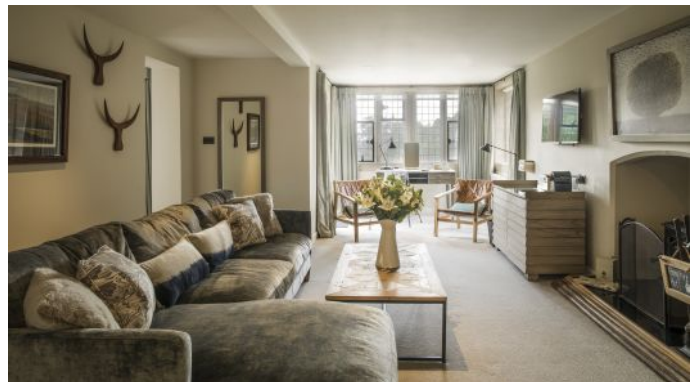

HOUSE PARTY SOLUTIONS

The Painswick

LOCATION

The gorgeous Palladian house sits snug in the petite village of Painswick. Hidden away in the hillside, down the village's narrow cobbled streets with the most stunning views of the Painswick Valley beyond.

Distance from

- London - 2 hours 20 minutes / 110 miles
- Birstol - 50 minutes / 35 miles
- Cardiff - 1 hour 20 minutes / 60 miles
- Birmingham - 1 hour 20 minutes / 68 miles

Nearest airport

- Bristol Airport - 1 hour 5 minutes / 45 miles
- Local taxi service

Nearest train station

- Stroud - 10 minutes / 4 miles
- Complimentary transfers to and from Stroud railway station

Distance to village / town

- Located within the beautiful and picturesque village of Painswick
- Stroud - 10 minutes / 4 miles
- Cheltenham - 25 minutes / 10 miles