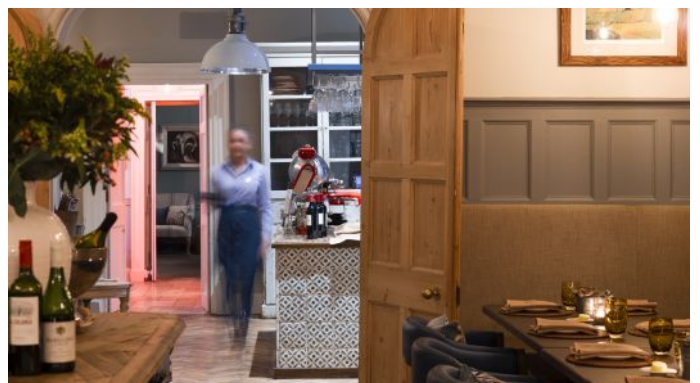

HOUSE PARTY SOLUTIONS

The Painswick

LOCATION

The gorgeous Palladian house sits snug in the petite village of Painswick. Hidden away in the hillside, down the village's narrow cobbled streets with the most stunning views of the Painswick Valley beyond.

Distance from

- London - 2 hours 20 minutes / 110 miles
- Birstol - 50 minutes / 35 miles
- Cardiff - 1 hour 20 minutes / 60 miles
- Birmingham - 1 hour 20 minutes / 68 miles

Nearest airport

- Bristol Airport - 1 hour 5 minutes / 45 miles
- Local taxi service

Nearest train station

- Stroud - 10 minutes / 4 miles
- Complimentary transfers to and from Stroud railway station

Distance to village / town

- Located within the beautiful and picturesque village of Painswick
- Stroud - 10 minutes / 4 miles
- Cheltenham - 25 minutes / 10 miles