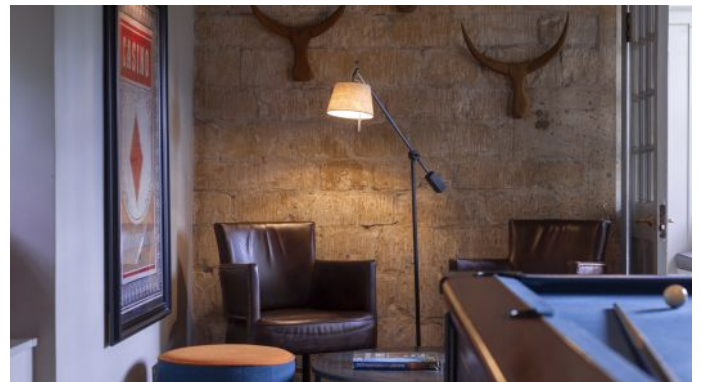

HOUSE PARTY SOLUTIONS

The Painswick

ACTIVITIES

On-site activities

- Games snug - Sky TV, pool table and board games
- Cocktail demonstrations

Local attractions

- Clay pigeon shooting and duck herding, only 20 minutes away
- Electric bikes to hire with trails and routes
- Organised visits to Highgrove/Westonbirt can be arranged
- Cheltenham - 25 minutes
- Rococo Gardens - 5 minutes
- Stroud Farmers Market
- Chavenage House
- Minchinhampton Common - great walks & pubs - 15 minutes
- Tetbury - 30 minutes