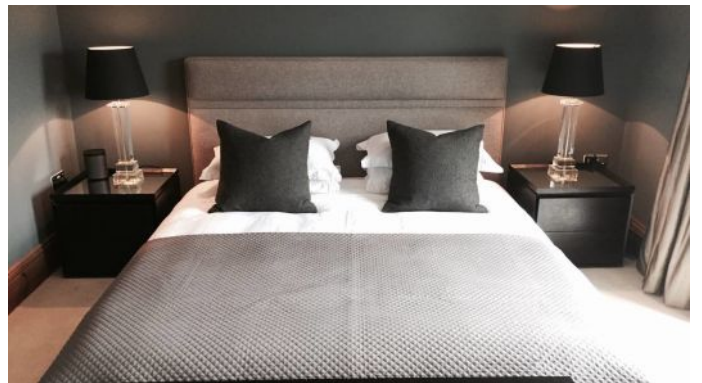

HOUSE PARTY SOLUTIONS

The Old Chapel

FLOOR PLAN