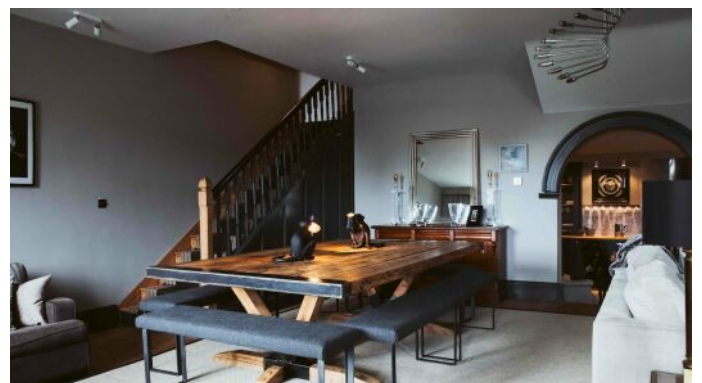

HOUSE PARTY SOLUTIONS

The Old Chapel

ACTIVITIES

On-site activities

- Three pubs all within a few minutes walk
- Post Office with convenience store
- Local Cafe
- Park with enclosed children's play area
- Narrowboat company
- 13th Century church of St. Peter

Local attractions

- King's Lynn - 17 miles
- Sandringham - 15 miles
- Houghton Hall - 45 minutes
- Local beeches - Hunstanton, Holkham, Heacham, West Runton