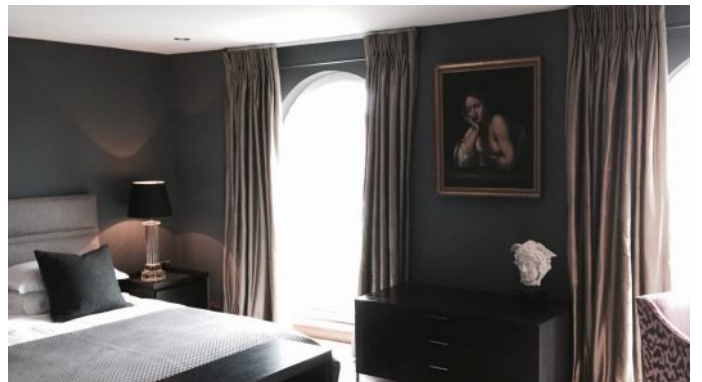

HOUSE PARTY SOLUTIONS

The Old Chapel

FLOOR PLAN