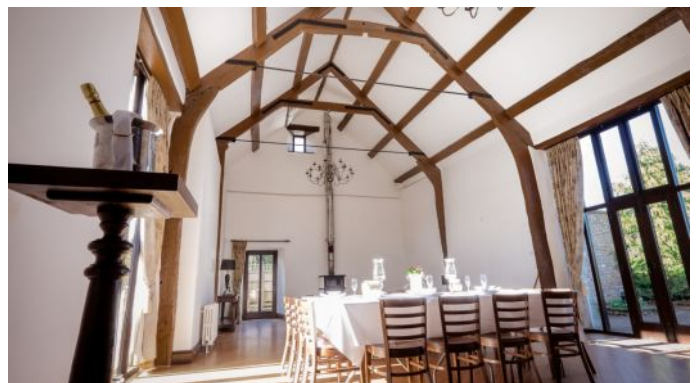

HOUSE PARTY SOLUTIONS

The Medieval Somerset Estate

ACTIVITIES

On-site Activities

- Swimming
- Tennis
- Archery
- Laser shooting
- Other external activities can be provided by request

Local Attractions

- 30 minute drive from the beautiful Jurassic Coast
- Kingihthshayes Court in Tiverton, a Victorian Gothic mansion
- Wonder the romantic gardens at Cothay Manor near Wellington
- Immerse yourself in local pursuits such as fishing, shooting and horse riding
- Visit Sheppy's cider museum in Taunton to experience how local Somerset cider is made
- Farmer's market in Wellington
- Shopping in Taunton or Exeter
- Cheddar Gorge and Wookey Hole
- Follow one of the nearby countryside trails
- Somerset county cricket in Taunton
- Exeter Chiefs rugby
- Quad biking