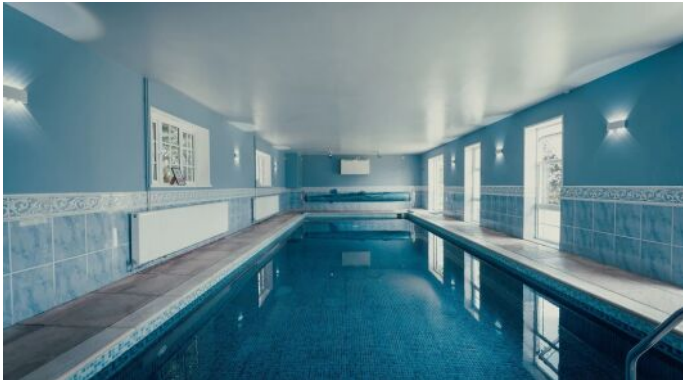

HOUSE PARTY SOLUTIONS

The Boat House

Gloucestershire

SLEEPS 30

- ◆ Sleeps 30 people
- ◆ 9 bedrooms
- ◆ 5 miles from the Cathedral city of Gloucestershire
- ◆ Heated indoor swimming pool
- ◆ On the banks of the River Severn
- ◆ Exquisitely furnished and presented
- ◆ Games room over looking the river severn
- ◆ Cinema room with 75 inch wall mounted display, Sky Q boasting over 1000 films and sport
- ◆ Hot tub

In addition to the magical setting, the property also provides high quality, well-appointed accommodation - 9 bedrooms sleeping 30 guests. With the huge advantage of both a heated indoor swimming pool and a games room, as well as comfortable living rooms and a fabulous kitchen to entertain and cook together in, the Boat House makes a perfect venue for family celebrations and groups of friends to make their home from home for a few days.