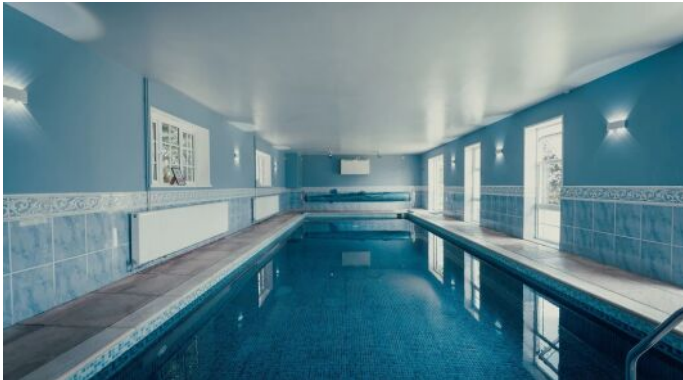

- Sleeps 30 people
- 9 bedrooms
- 5 miles from the Cathedral city of Gloucestershire
- Heated indoor swimming pool
- On the banks of the River Severn
- Exquisitely furnished and presented
- Games room over looking the river severn
- Cinema room with 75 inch wall mounted display, Sky Q boasting over 1000 films and sport
- Hot tub