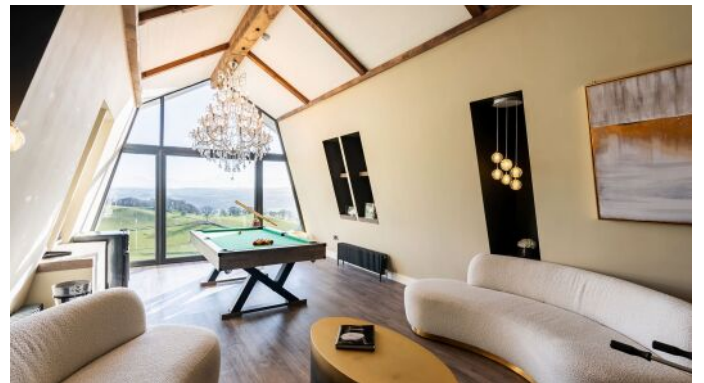

Booking terms

- 50% of the booking total is required to secure any dates
- The remaining 50% is then require no later than 8 weeks prior to arrival
- Refundable damages deposit of £1,000