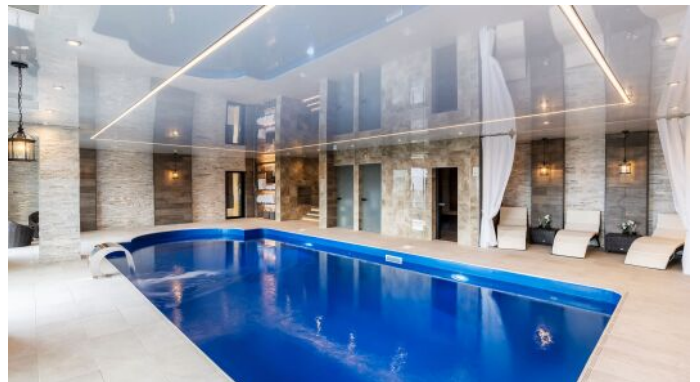

HOUSE PARTY SOLUTIONS

Clwydian Hill Manor

YOUR STAY (cont.)

Corporate

- Clwydian Gate Manor also offers a unique opportunity for Companies to host a corporate breakaway, conference or business meeting at this outstanding property.
- Facilities include seating for up to 30 people, Wi-Fi throughout, a 65 inch Smart TV/display screen to specifically facilitate virtual conference meetings, and of course, superb accommodation and amenities.
- Set in an easy to access location, surrounded by incredible panoramic countryside views, Clwydian Gate Manor can create the essence of business and leisure all rolled into one.

Check in/out times

- Check in from 4pm
- Check out by 10am

Pets

- Unfortunately the Manor is not suitable for pets

Disabled facilities

- Not suitable for those with very limited mobility
- The bedrooms and facilities are mostly all on the ground floor with only the odd step, please do enquire for further information

Stag & Hen groups

- Both Stag & Hen groups welcome