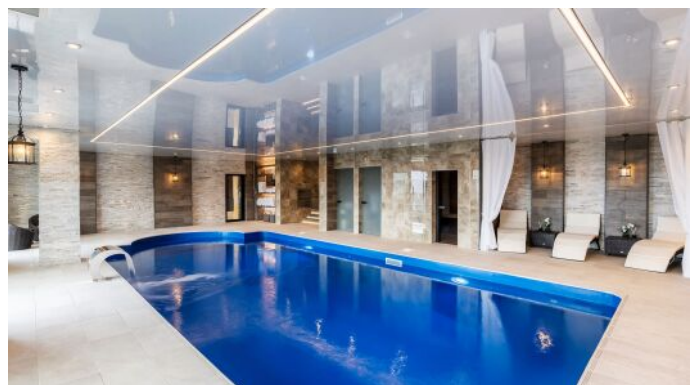

HOUSE PARTY SOLUTIONS

Clwydian Hill Manor

YOUR STAY (cont.)

Corporate

- Clwydian Gate Manor also offers a unique opportunity for Companies to host a corporate breakaway, conference or business meeting at this outstanding property.
- Facilities include seating for up to 30 people, Wi-Fi throughout, a 65 inch Smart TV/display screen to specifically facilitate virtual conference meetings, and of course, superb accommodation and amenities.
- Set in an easy to access location, surrounded by incredible panoramic countryside views, Clwydian Gate Manor can create the essence of business and leisure all rolled into one.

Check in/out times

- Check in from 4pm
- Check out by 10am

Pets

- Unfortunately the Manor is not suitable for pets

Disabled facilities

- Not suitable for those with very limited mobility
- The bedrooms and facilities are mostly all on the ground floor with only the odd step, please do enquire for further information

Stag & Hen groups

- Both Stag & Hen groups welcome