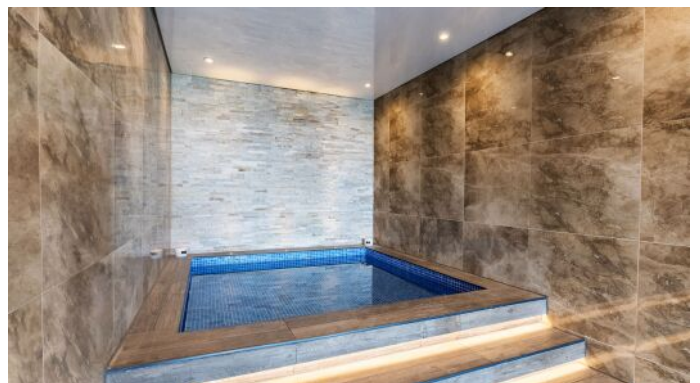

HOUSE PARTY SOLUTIONS

Clwydian Hill Manor

YOUR STAY (cont.)

Corporate

- Clwydian Gate Manor also offers a unique opportunity for Companies to host a corporate breakaway, conference or business meeting at this outstanding property.
- Facilities include seating for up to 30 people, Wi-Fi throughout, a 65 inch Smart TV/display screen to specifically facilitate virtual conference meetings, and of course, superb accommodation and amenities.
- Set in an easy to access location, surrounded by incredible panoramic countryside views, Clwydian Gate Manor can create the essence of business and leisure all rolled into one.

Check in/out times

- Check in from 4pm
- Check out by 10am

Pets

- Unfortunately the Manor is not suitable for pets

Disabled facilities

- Not suitable for those with very limited mobility
- The bedrooms and facilities are mostly all on the ground floor with only the odd step, please do enquire for further information

Stag & Hen groups

- Both Stag & Hen groups welcome