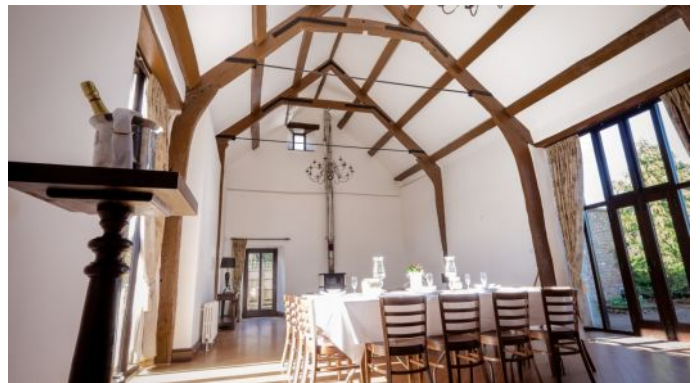

HOUSE PARTY SOLUTIONS

The Medieval Somerset Estate

ACTIVITIES

On-site Activities

- Swimming
- Tennis
- Archery
- Laser shooting
- Other external activities can be provided by request

Local Attractions

- 30 minute drive from the beautiful Jurassic Coast
- Kingihthayes Court in Tiverton, a Victorian Gothic mansion
- Wonder the romantic gardens at Cothay Manor near Wellington
- Immerse yourself in local pursuits such as fishing, shooting and horse riding
- Visit Sheppy's cider museum in Taunton to experience how local Somerset cider is made
- Farmer's market in Wellington
- Shopping in Taunton or Exeter
- Cheddar Gorge and Wookey Hole
- Follow one of the nearby countryside trails
- Somerset county cricket in Taunton
- Exeter Chiefs rugby
- Quad biking