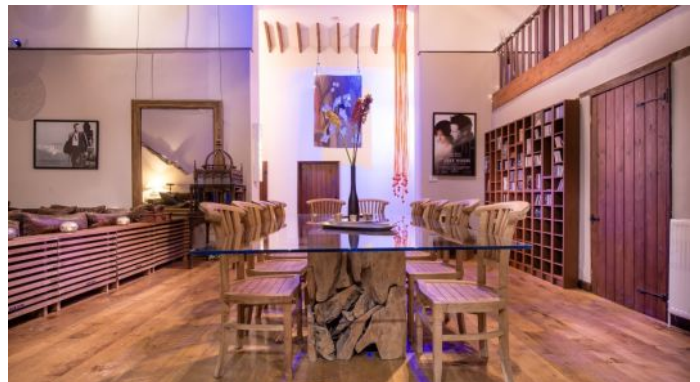

HOUSE PARTY SOLUTIONS

The Medieval Somerset Estate

ACTIVITIES

On-site Activities

- Swimming
- Tennis
- Archery
- Laser shooting
- Other external activities can be provided by request

Local Attractions

- 30 minute drive from the beautiful Jurassic Coast
- Kingihthayes Court in Tiverton, a Victorian Gothic mansion
- Wonder the romantic gardens at Cothay Manor near Wellington
- Immerse yourself in local pursuits such as fishing, shooting and horse riding
- Visit Sheppy's cider museum in Taunton to experience how local Somerset cider is made
- Farmer's market in Wellington
- Shopping in Taunton or Exeter
- Cheddar Gorge and Wookey Hole
- Follow one of the nearby countryside trails
- Somerset county cricket in Taunton
- Exeter Chiefs rugby
- Quad biking