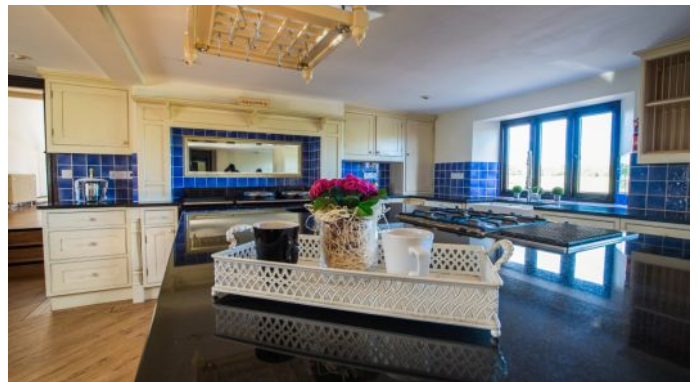

HOUSE PARTY SOLUTIONS

The Medieval Somerset Estate

LOCATION

You have the best of both worlds when staying at the Medieval Manor. Set within an area of outstanding natural beauty at the foot of The Blackdown Hills, which gives a very rural feel, but having the benefit of shops and attractions nearby.

Distance from

- London - 3 hours / 1hr 40 minutes via train
- Bristol - 1 hour
- Manchester - 3.5 hours
- Leeds - 4.5 hours

Nearest airports

- Exeter airport - 30 minutes
- Bristol airport - 50 minutes
- Birmingham airport - 2.25 hours
- Heathrow - 2 hours

Nearest railway station

- Taunton - 15 minutes
- Tiverton Parkway - 15 minutes
- Exeter St Davids - 30 minutes

Distance to nearest village

- Wellington - 5 minutes

Distance to nearest town

- Taunton - 15 minutes